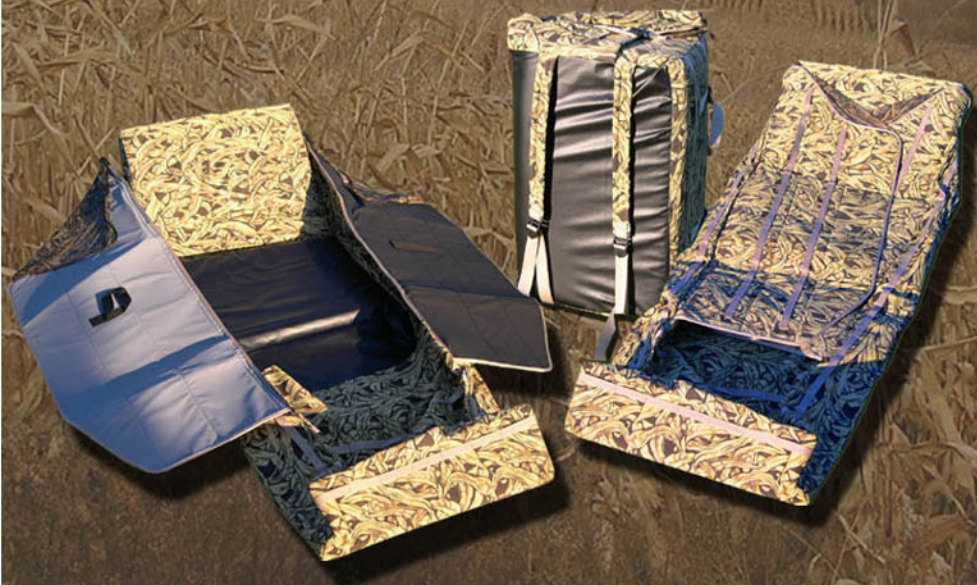

Waterfowl Outdoors, Inc.

www.waterfowloutdoors.com

805 Amber Lane, Lake Villa, IL 60046

847.356.8680

- Constructed completely of closed cell foam, waterproof floor and bottom. No frame to assemble, bend, break or trip over.
- No more sore neck, no more pinched fingers. This is one of the most comfortable and effective laydown blind ever.
- Double flagging doors for easy and fast shooting access.
- D-Rings sewn into blind allow easy transportation of decoy bags and other waterfowl items.
- Transport shotgun hands free.
- One of the lowest profile lay down blind in the industry.
- Stubble straps are sewn around the entire system for complete concealment.
- Folds to a compact 36" x 18" x 16" and weighs a mere 12.5 lbs.

\$249.00

Also available in Mossy Oak Shadow Grass

\$225.00

Kahki Color